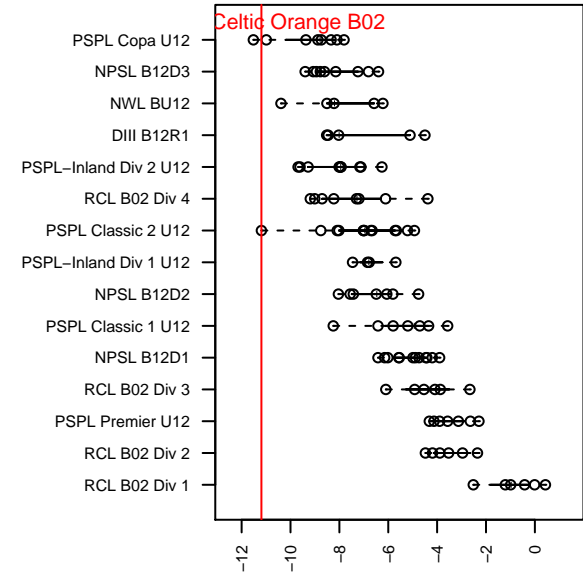

# Seattle Celtic Orange B02

Seattle Celtic  
Seattle, WA  
B02 total strength=-1  
attack=0.03 defense=0.12  
fall league = PSPL Classic 2 U12

alt names used:  
Seattle Celtic B02 Orange  
Seattle Celtic B02 Orange

Venues played:  
2014 Crossfire Select Cup BU12 Silver  
2014 PSPL Classic 2 U12

**attack and defense variance (black dot)  
relative to other teams  
and top 10 in region**

**attack and defense rating  
relative to others at age  
and all opponents in last 13 months**