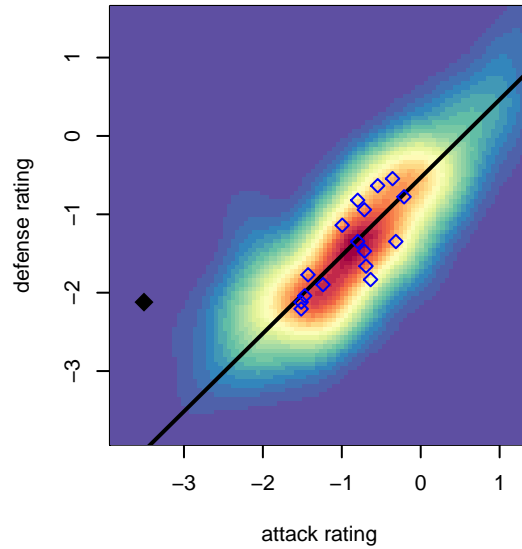

**attack and defense rating
relative to others at age
and all opponents in last 13 months**