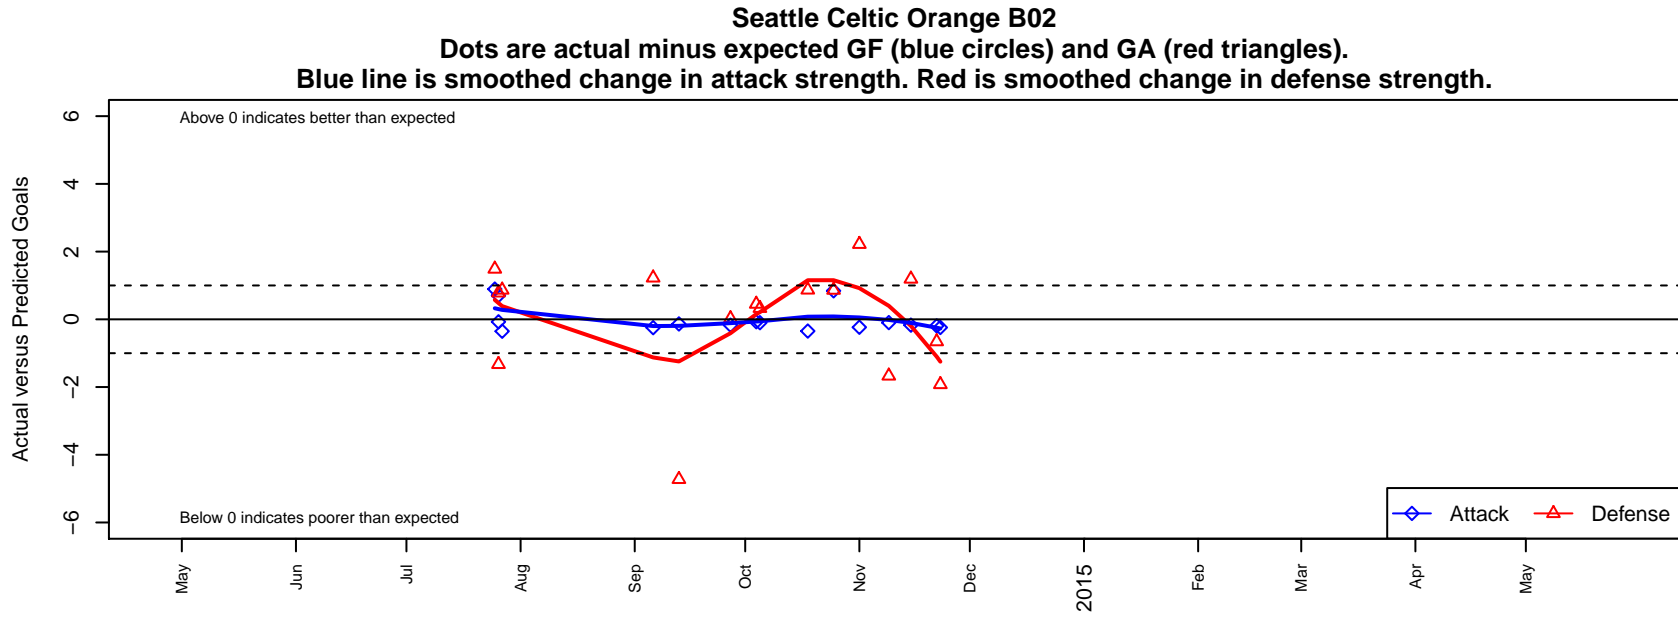

# Seattle Celtic Orange B02

Seattle Celtic  
Seattle, WA  
B02 total strength=-1  
attack=0.03 defense=0.12  
fall league = PSPL Classic 2 U12

alt names used:  
Seattle Celtic B02 Orange  
Seattle Celtic B02 Orange

Venues played:  
2014 Crossfire Select Cup BU12 Silver  
2014 PSPL Classic 2 U12

**attack and defense variance (black dot)  
relative to other teams  
and top 10 in region**

**attack and defense rating  
relative to others at age  
and all opponents in last 13 months**